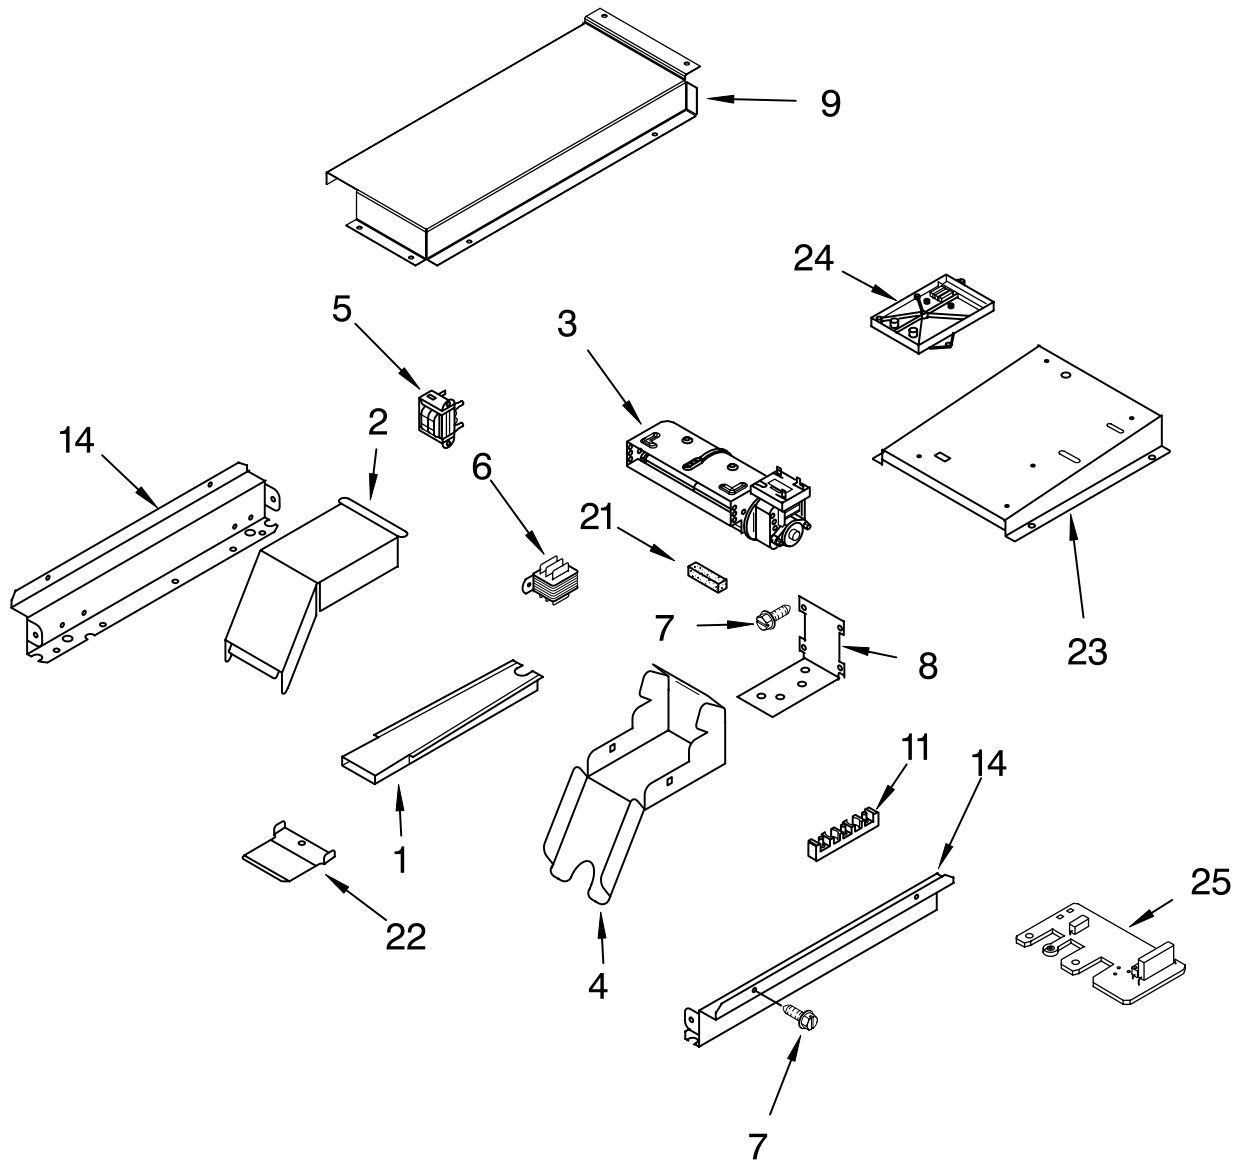

TOP VENTING PARTS

For Model:KDRP462LSS07
(Stainless Steel)

Illus. No.	Part No.	DESCRIPTION
1	4451759	Vent, Exhaust
2	4455178	Elbow, Vent-Top
3	8300223	Blower 60MM
	4449809	Screw (4)
	3400015	Screw (1)
4	4455177	Elbow, Vent-Bottom
5	6610122	Transformer, Light

Illus. No.	Part No.	DESCRIPTION
6	8300642	Transformer, Control
7	4449809	Screw, 8-18 x 3/8
8	4455352	Bracket, Blower
9	8301632	Box, Blower
11	4449868	Block, Terminal
14	4452442	Side, Control Top

Illus. No.	Part No.	DESCRIPTION
21	4451758	Seal, Foam
22	4452489	Deflector, Vent Box
23	8301489	Bracket, Control Mounting
24	8302210	Control, Zodiac
25	4451985	Suppressor
	3400080	Screw (4)

FOR ORDERING INFORMATION REFER TO PARTS PRICE LIST